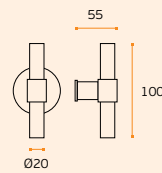

STOUT

PUXADORES E ACESSÓRIOS /
LEVER HANDLES AND ACCESSORIES /
MANILLAS Y ACCESORIOS.

EN1906 2 6 - 0 0 3 0 A

EN1906 2 6 - 0 0 3 0 A

IN.00.145 STOUT
Material: EN 1.4301 - Satinado / Satin / Satin
RB08M - Roseta standard / Standard rose

EN1906 2 6 - 0 0 3 0 A

IN.00.146 FUNNY STOUT
Material: EN 1.4301 - Satinado / Satin / Satin
RB08M - Roseta standard / Standard rose
Funny bottle opener

EN1906 2 6 - 0 0 3 0 A