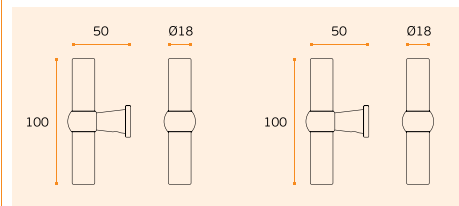

IN.00.226.F TRAIN

Material: EN 1.4301
Satinado / Satin / Satin
Puxador fixo / Fixed knob / **Pomo fijo**

EN1906 2 7 - 0 0 3 0 A