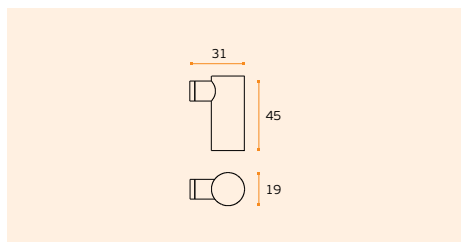

EN1906 3 7 - | 0 0 3 0 A

←
paq.162

↑
paq.246

←
⊙
paq.185

←
⊙
paq.194

⊙
paq.202

MV.13.020 TUBYK
Material: EN 1.4301 - Satinado / Satin / Satin
Batente de porta / door stopper / tope de puerta
Design: Miguel Vasconcelos