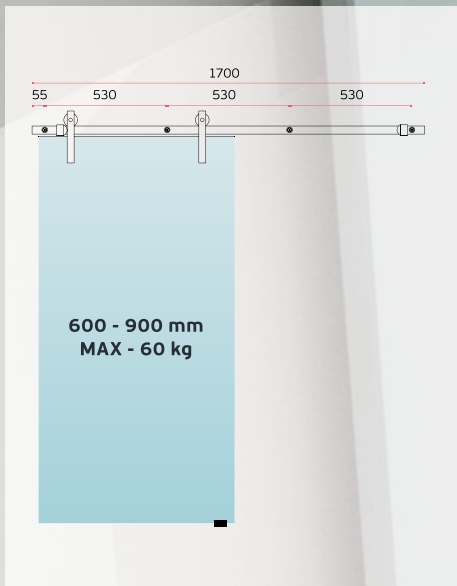

15.900
charriot
system for glass.

E/463