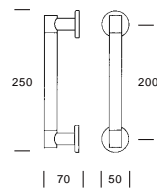

Studio Salice Paolo

4484

Finiture Finishes

- CR
- CRS
- DOR
- OL

IPOMEA

Studio Salice Paolo

4824

Finiture Finishes