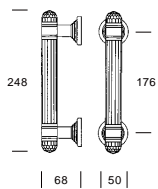

Studio Salice Paolo

4484

Finiture Finishes

- CR
- CRS
- DOR
- OL

IPOMEA

Studio Salice Paolo

4824

Finiture Finishes