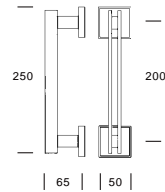

Finiture Finishes

CR

CRS

NS

6084/B