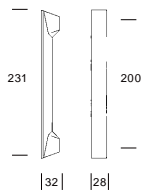

MANIGLIONI *DOORPULL*

CEDRO

Studio Galeazzi & Associati

TUBE

Architetti Associati
Carlo Marelli Massimo Molteni

6064

Finiture Finishes

- CR
- CRS
- NS

6139

Finiture Finishes

- CR
- CRS
- GR
- CR/CRS
- CRS/CR

- CR
- CRS
- GR

+

- SD
- ST
- Z

ANATOMICA

Studio 6A